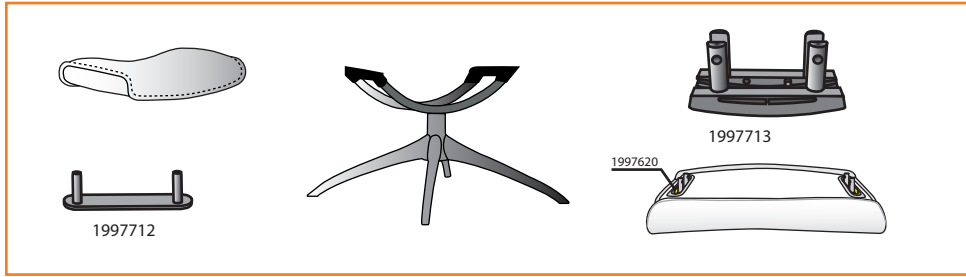

# Mounting of Stressless® stool with slide function standard/high

# Assembly instruction Stressless® City/ Metro